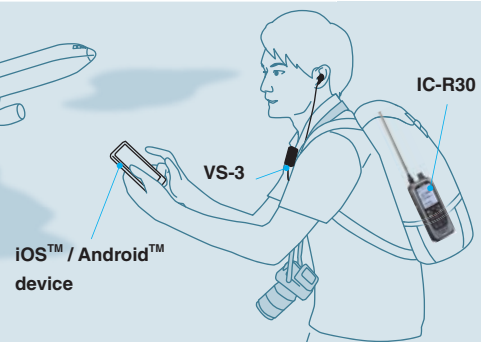

iOS™ / Android™ device