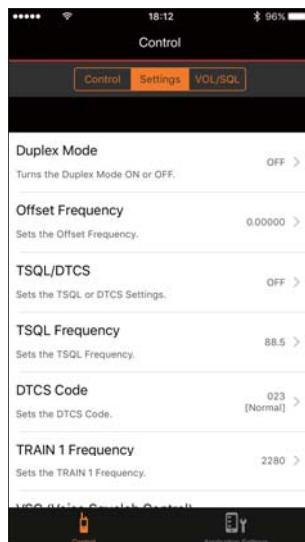

Remotely Control the IC-R30 with iOS™ /Android™ Apps

The RS-R30I for iOS™ devices, and the RS-R30A for Android™ devices, can be downloaded for free. They enable you to wirelessly connect to the IC-R30 and remotely control VFO operation, memory channels, a variety of scans and the voice recording functions. Using the optional VS-3, Bluetooth® headset, the VS-3 and iOS™/Android™ device can be wirelessly connected to the IC-R30 at the same time. You can control the IC-R30 from the iOS™/Android™ device while listening to the received audio on the VS-3 optional Bluetooth® headset.

Dualwatch Operation

The RS-R30I/A can control dualwatch operation. The group and memory channels, the band, scan and recording functions can be set on the Dualwatch screen.

Function Setting

You can quickly change function settings by using the iOS™/Android™ device by touching the screen.

VOL/SQL Adjustment

The volume/squelch levels can be controlled. The volume settings for Dualwatch operation can be separately/simultaneously set for each band.

Dualwatch screen

Function setting screen

VOL/SQL setting screen

VS-3

iOS™ / Android™ device

Function Comparison Chart

	RS-R30I	RS-R30A
Single watch	✓	✓
Dualwatch	✓	✓
VFO mode settings	Frequency	✓
	Mode	✓
	Duplex	✓
	Tone	✓
	NB, ANL, AFC, VSC	✓
	Tuning step	✓
Memory mode	Memory channel display	✓
	Memory writing	-
SCAN	Scan Start/Stop	✓
	Skip	✓
Volume/Squelch adjustment	✓	✓
Recording ON/OFF	✓	✓
Attenuator setting	✓	✓
RF gain setting	✓	✓