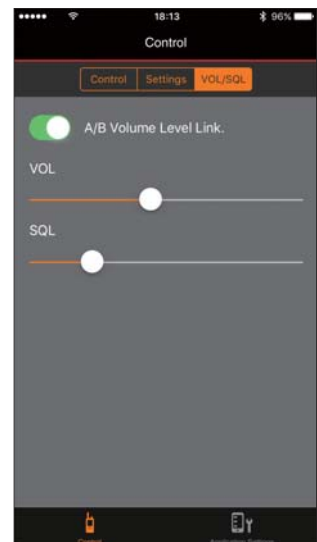

Dualwatch Operation

The RS-R30I/A can control dualwatch operation. The group and memory channels, the band, scan and recording functions can be set on the Dualwatch screen.

Function Setting

You can quickly change function settings by using the iOS™/Android™ device by touching the screen.

VOL/SQL Adjustment

The volume/squelch levels can be controlled. The volume settings for Dualwatch operation can be separately/simultaneously set for each band.

Dualwatch screen

Function setting screen

VOL/SQL setting screen

VS-3

iOS™ / Android™ device

Function Comparison Chart

	RS-R30I	RS-R30A
Single watch	✓	✓
Dualwatch	✓	✓
VFO mode settings	Frequency	✓
	Mode	✓
	Duplex	✓
	Tone	✓
	NB, ANL, AFC, VSC	✓
	Tuning step	✓
Memory mode	Memory channel display	✓
	Memory writing	-
SCAN	Scan Start/Stop	✓
	Skip	✓
Volume/Squelch adjustment	✓	✓
Recording ON/OFF	✓	✓
Attenuator setting	✓	✓
RF gain setting	✓	✓