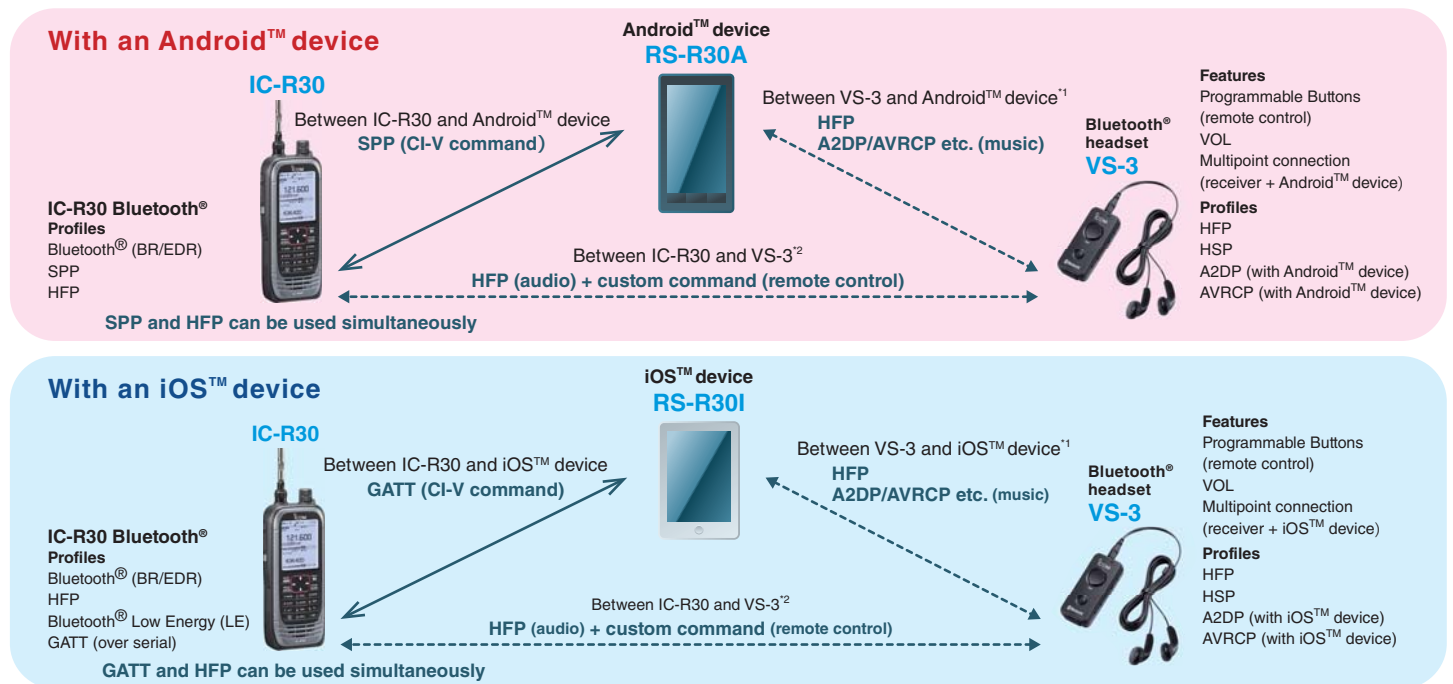

RS-R30I	RS-R30A
Single watch	✓	✓
Dualwatch	✓	✓
VFO mode settings	Frequency	✓
	Mode	✓
	Duplex	✓
	Tone	✓
	NB, ANL, AFC, VSC	✓
	Tuning step	✓
Memory mode	Memory channel display	✓
	Memory writing	-
SCAN	Scan Start/Stop	✓
	Skip	✓
Volume/Squelch adjustment	✓	✓
Recording ON/OFF	✓	✓
Attenuator setting	✓	✓
RF gain setting	✓	✓

System Requirements

	RS-R30I	RS-R30A
OS	iOS™ 9.0 or later	Android™ 5.x or later Google Play Store service supported
Hardware	Bluetooth®	Touch screen device Bluetooth®

* The RS-R30I/A may not work, depending on the OS version, installed applications, and so on.

IC-R30's Function Update

Update your IC-R30's firmware to the latest firmware version (Version 1.10 or later). After updating, the following functions are added to the IC-R30.

- Remote control operation with RS-R30I/A .
- Automatic backlighting is improved.
- Some restrictions of program scan edge settings are eliminated.
- Skip function is improved.
- Duplex check function during the memory scan is added.
- Duplex scan function is added.
- Memory group and group link settings are connected.
- Channel UP/DOWN is available across channel groups in the Memory mode.
- IC-R30 and VS-3 audio connection can be automatically cut when there is no audio.
- Volume of a Bluetooth® headset and the IC-R30 can be separately set.
- Battery condition information is added.
- The record file management system is improved.
- ...and more

Bluetooth® connection images

The VS-3 plays either the *1 or *2 audio, and stands by on the other line.

The RS-R30I and IC-R30 firmware Ver 1.10 will be released in September 2018. The RS-R30A will be released in October 2018.

Icom, Icom Inc. and the Icom logo are registered trademarks of Icom Incorporated (Japan) in Japan, the United States, the United Kingdom, Germany, France, Spain, Russia, Australia, New Zealand and/or other countries. Android and Google Play are registered trademarks or trademarks of Google Inc. The Bluetooth® word mark and logos are registered trademarks owned by Bluetooth SIG, Inc. and any use of such marks by Icom Inc. is under license. IOS is a trademark or registered trademark of Cisco in the U.S. and other countries and is used under license. App Store is a service mark of Apple Inc. All other trademarks are the properties of their respective holders. or other countries.

Icom Inc. 1-1-32, Kamiminami, Hirano-Ku, Osaka 547-0003, Japan Phone: +81 (06) 6793 5302 Fax: +81 (06) 6793 0013

www.icom.co.jp/world

Count on us!

Icom America Inc.
www.icomamerica.com

Icom (Europe) GmbH
www.icomeurope.com

Icom (Australia) Pty. Ltd.
www.icom.net.au

Your local distributor/dealer:

Icom Canada
www.icomcanada.com

Icom Spain S.L.
www.icomspain.com

Shanghai Icom Ltd.
www.bjicom.com

Icom Brazil
E-mail: sales@icombrazil.com

Icom (UK) Ltd.
www.icomuk.co.uk

Icom France s.a.s.
www.icom-france.com