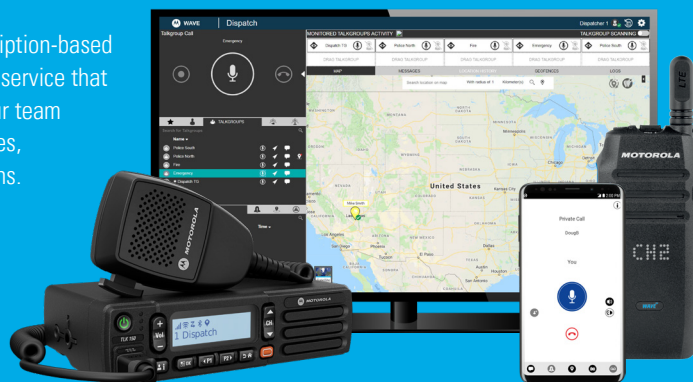

MOTOROLA SOLUTIONS TECHNOLOGY ECOSYSTEM

Connect into a limitless future of technology and software integrations with Motorola Solutions' growing technology and software solution set, including video security and analytics, location services, and productivity and incident management software. Thanks to its processing power, large display and rich data connectivity, your Evolve device will have you poised to deploy advanced technology as your needs grow, while its rugged design and outstanding voice capabilities ensure that you never compromise your most critical communications.

IDEAL DEVICE FOR MOTOROLA SOLUTIONS BROADBAND PUSH-TO-TALK SYSTEMS

Purpose built as the ideal companion for Motorola Solutions broadband push-to-talk systems including WAVE PTX, Evolve allows your teams to connect with greater speed and efficiency across different devices, networks and locations. Evolve has the familiar user controls of a two-way radio: dedicated emergency and push-to-talk buttons, easy talk group selections and centralised provisioning and configuration. When hardware, software and accessories work effortlessly together, the result is a device that works seamlessly for you.

WAVE PTX

Connect your team with greater speed and efficiency using WAVE PTX, a push-to-talk service that has no boundaries.

WAVE PTX is a subscription-based group communication service that instantly connects your team across different devices, networks, and locations.