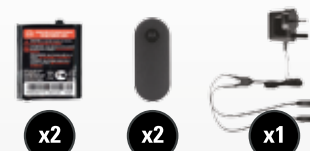

MOTOROLA
SOLUTIONS

HIKING

CAR TRIPS

BIKING

CAMPING

FESTIVALS

PACKAGE CONTENTS

RED VERSION

BLUE VERSION

BOTH VERSIONS

TO LEARN MORE, VISIT US ON THE WEB AT
motorolasolutions.com/talkabout

LIKE US ON FACEBOOK
facebook.com/MotorolaTalkaboutWalkieTalkies

TALKABOUT T62 Red Twin Pack & Chgr UK: B6P00810RDRMAW
TALKABOUT T62 Red Twin Pack & Chgr WE: B6P00811RDRMAW